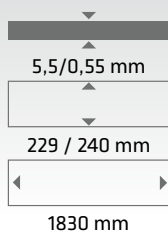

STABILO

STABILO - STONE

IMPERIAL

MASTER

HERRINGBONE

CHEVRON