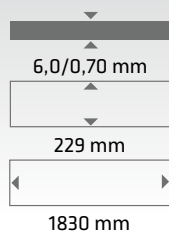

STABILO

STABILO - STONE

IMPERIAL

MASTER

HERRINGBONE

CHEVRON