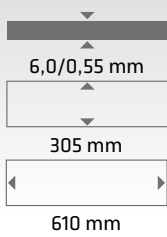

STABILO - STONE